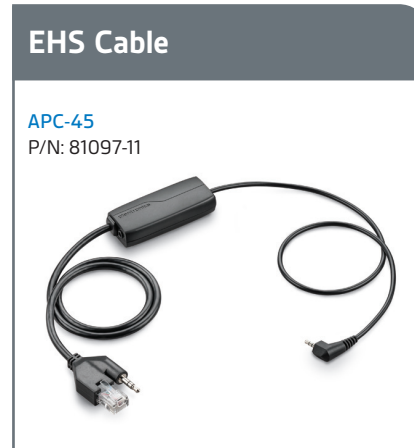

Electronic Hook Switch for Cisco®

+

+

EHS Setup Use the EHS setup below to automatically answer a desk phone call by pressing a button on your Savi 700 Series or CS500 Series headset or MDA200.

Cisco models: SPA512, SPA514, SPA525G2