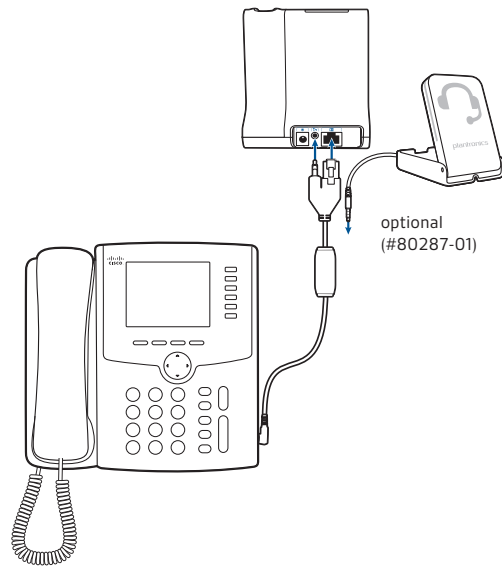

Electronic Hook Switch for Cisco®

+

+

EHS Setup Use the EHS setup below to automatically answer a desk phone call by pressing a button on your Savi 700 Series or CS500 Series headset or MDA200.

Cisco models: SPA512, SPA514, SPA525G2

Setup

Configuration